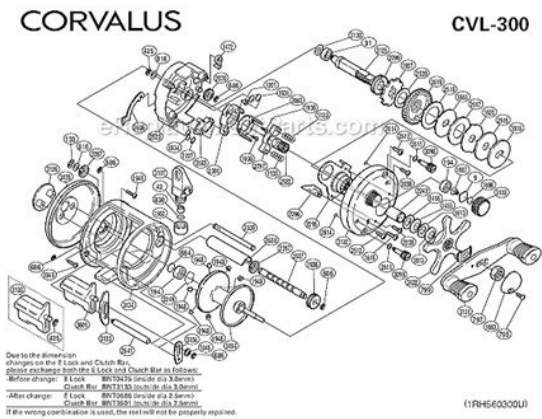

The result transforms the anglers actions directly into cranking power. Its efficiency through strength. When turned on, the individual brake weights are forced outward at the beginning of the cast when backlashes most often occur, causing friction that reduces the speed of the spool. Once the spool speed begins to slow, the pressure with which the brake weights contact the raceway lessens, allowing the spool to continue spinning. With a diecast aluminum frame and aluminum sideplates, the Metal Series frames not only keep moving parts in precise alignment, they also feature the use of the latest anodizing, plating and painting techniques for beautiful and durable finishes. Other key features include Shimanos Variable Brake System VBS to aid in controlling the cast and Super Stopper with Assist Stopper to ensure instant hook setting power. The Corvalus 400 and 401 reels are equipped with NonDisengaging Levelwind System and clicker. Shimano Corvalus Baitcasting Reel Features Got to use it for a little while that day and test it out and was impressed for the price. Solid reels, and i hate saying that because Im normally an Avet or Penn guy when it comes to reels, but this honestly made me think about picking up 1 or 2 of these for my friends and little cousins when they come out fishing. Perfectly suitable as a backup reel for anything in the 20 lb range, but be prepared for a battle Awesome beginner reels, price is great, work great. Very smooth and solid. The drag is fine for fish up to about 2530lbs, and theyll definitely work it a bit. I caught many 1520lb flatheads on this reel with ease. Casts far, love these things. Clicker switch is in a weird location Its not the best but it definitely gets the job done. I dont like how the level wind disengaged when casting on the 300. Better off paying a little more for a better reel like the tekota I am very please with all 3, of my 401, model reels. I fish Stripers and Sturgeon with them and have caught many a fish with them. <http://www.desmar.cl/gestion/admin/images/upload/first-alert-emergency-alert-radio-manual.xml>