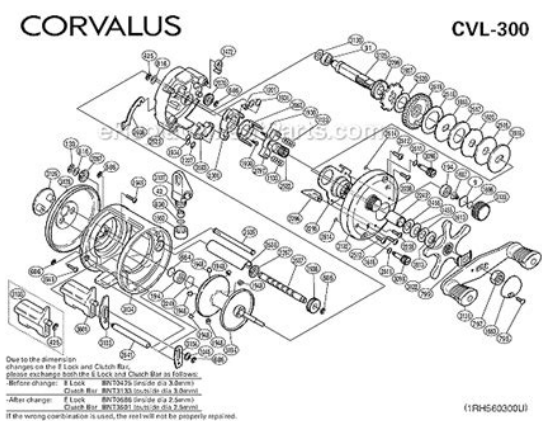

- 1.0.

The result transforms the anglers actions directly into cranking power. Its efficiency through strength. When turned on, the individual brake weights are forced outward at the beginning of the cast when backlashes most often occur, causing friction that reduces the speed of the spool. Once the spool speed begins to slow, the pressure with which the brake weights contact the raceway lessens, allowing the spool to continue spinning. With a diecast aluminum frame and aluminum sideplates, the Metal Series frames not only keep moving parts in precise alignment, they also feature the use of the latest anodizing, plating and painting techniques for beautiful and durable finishes. Other key features include Shimanos Variable Brake System VBS to aid in controlling the cast and Super Stopper with Assist Stopper to ensure instant hook setting power. The Corvalus 400 and 401 reels are equipped with NonDisengaging Levelwind System and clicker. Shimano Corvalus Baitcasting Reel Features Got to use it for a little while that day and test it out and was impressed for the price. Solid reels, and i hate saying that because Im normally an Avet or Penn guy when it comes to reels, but this honestly made me think about picking up 1 or 2 of these for my friends and little cousins when they come out fishing. Perfectly suitable as a backup reel for anything in the 20 lb range, but be prepared for a battle Awesome beginner reels, price is great, work great. Very smooth and solid. The drag is fine for fish up to about 2530lbs, and theyll definitely work it a bit. I caught many 1520lb flatheads on this reel with ease. Casts far, love these things. Clicker switch is in a weird location Its not the best but it definitely gets the job done. I dont like how the level wind disengaged when casting on the 300. Better off paying a little more for a better reel like the tekota I am very please with all 3, of my 401, model reels. I fish Stripers and Sturgeon with them and have caught many a fish with them. <http://www.desmar.cl/gestion/admin/images/upload/first-alert-emergency-alert-radio-manual.xml>